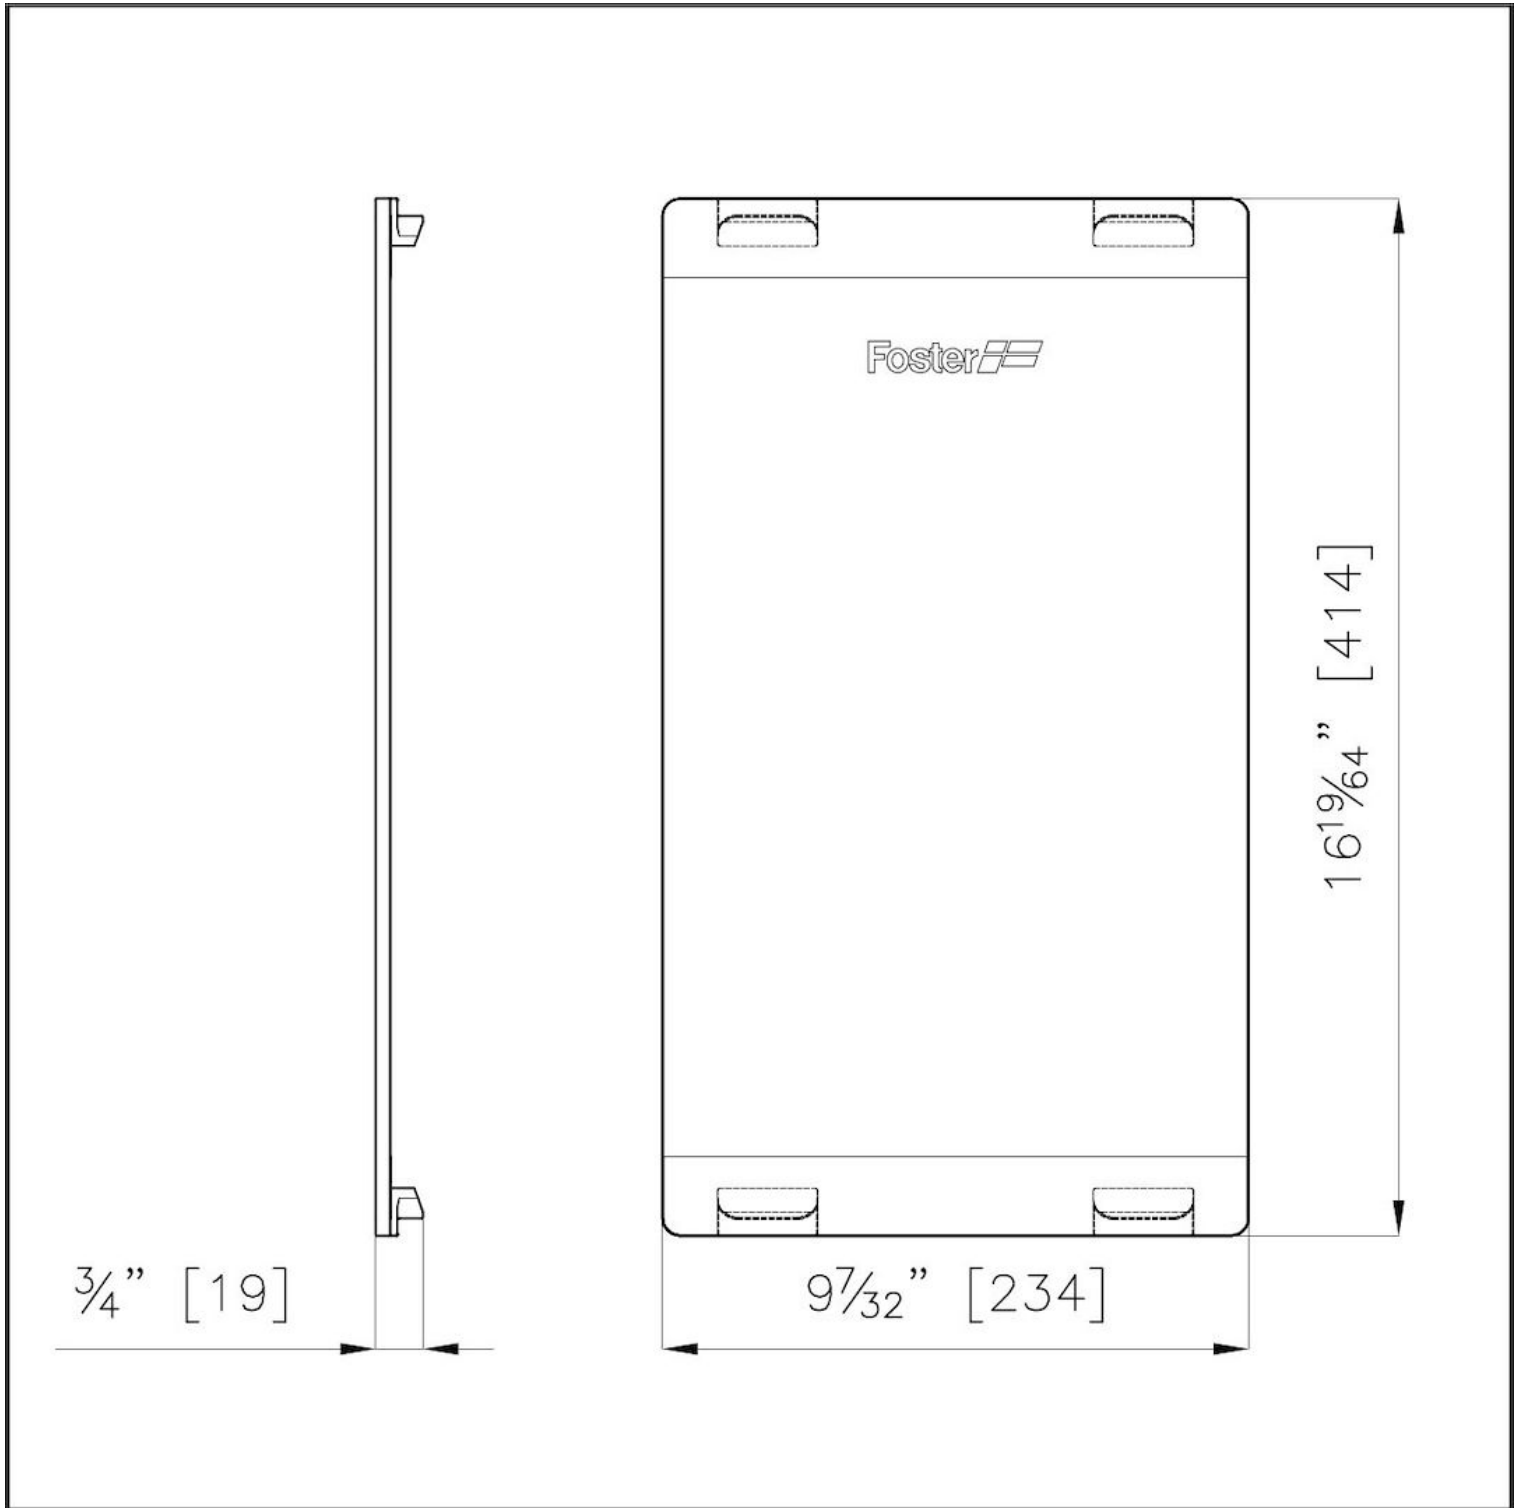

Chopping Board

Accessories

Code: 8631 300

DETAILS

Material Crystal

Sink accessories Crystal cutting boards

Dimensions 23,4x41,4 cm
9 ⁷/₃₂"x16 ¹⁹/₆₄"

TECHNICAL DATA